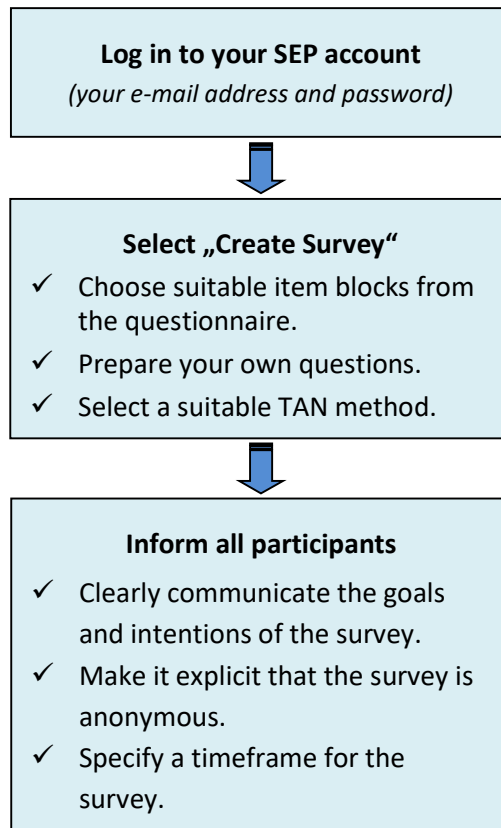

How to use the ISQ self-evaluation portal SEP Klassik

Please note that the portal currently offers only a restricted number of questionnaires in English.

If you use this tool for the first time, **you must register**. Go to www.sep-klassik.isq.berlin
(You need your e-mail address, preferably an alias, and a self-created password.)

1. How to prepare your survey

2. How to carry out your survey

3. How to access your survey results