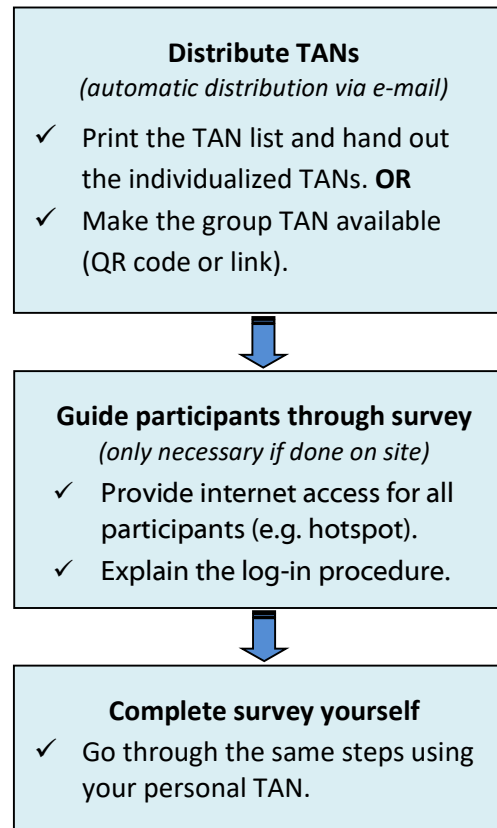

How to use the ISQ self-evaluation portal SEP Klassik

Please note that the portal currently offers only a restricted number of questionnaires in English.

If you use this tool for the first time, **you must register**. Go to www.sep-klassik.isq.berlin
(You need your e-mail address, preferably an alias, and a self-created password.)

1. How to prepare your survey

2. How to carry out your survey

3. How to access your survey results